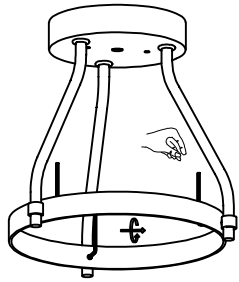

ITEM NO. :B7106CU-20

A

OFF

B1

B2

B3

B4

B5

Tighten the screws before installing the glass globe. Note: Do not over tighten the screws or you will potentially break the glass.

Recommended bulb shape