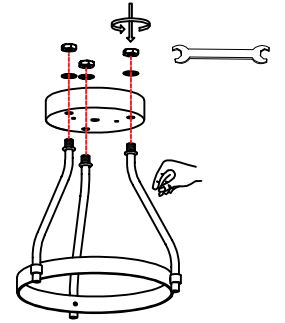

ITEM NO. :B7106CU-20

A

OFF

B1

B2

B3

B4

B5

Tighten the screws before installing the glass globe. Note: Do not over tighten the screws or you will potentially break the glass.

Recommended bulb shape