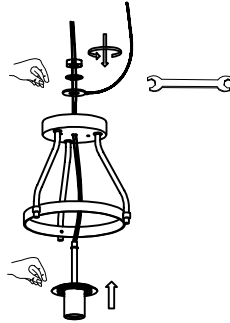

ITEM NO. :B7106CU-20

A

OFF

B1

B2

B3

B4

B5

B6

B7

B8

B9

B10

B11

B12

C

Tighten the screws before installing the glass globe. Note: Do not over tighten the screws or you will potentially break the glass.

Recommended bulb shape