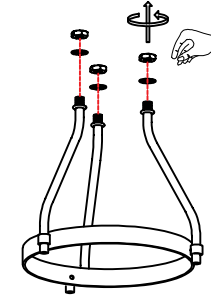

ITEM NO. :B7106CU-20

A

OFF

B1

B2

B3

B4

B5

Tighten the screws before installing the glass globe. Note: Do not over tighten the screws or you will potentially break the glass.

Recommended bulb shape