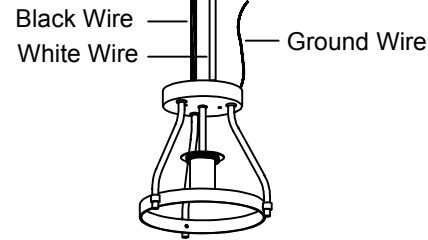

ITEM NO. :B7106CU-20

A

OFF

B1

B2

B3

B4

B5

B6

B7

B8

B9

B10

B11

B12

C

Tighten the screws before installing the glass globe. Note: Do not over tighten the screws or you will potentially break the glass.

Recommended bulb shape